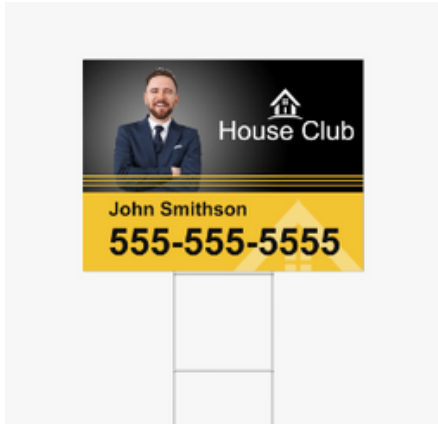

REAL ESTATE

Yard Sign and H-Stake

24"x18"
Horizontal Only
Double Sided
Min. 5 per order

Regular	Partner
$12	$10

Plus Shipping