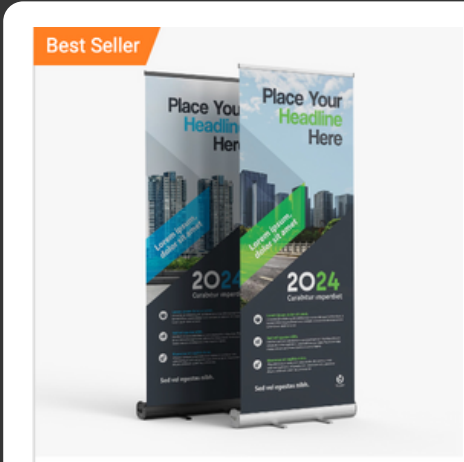

Plus Shipping

BANNER STANDS

Tension Fabric Stand

	Regular	Partner
36"x90"	\$208	\$182
48"x90"	\$240	\$210

Plus Shipping

Standard Retractable

	Regular	Partner
23"x66"	\$100	\$88
24"x81"	\$104	\$91
33"x81"	\$112	\$98
47"x81"	\$163	\$143