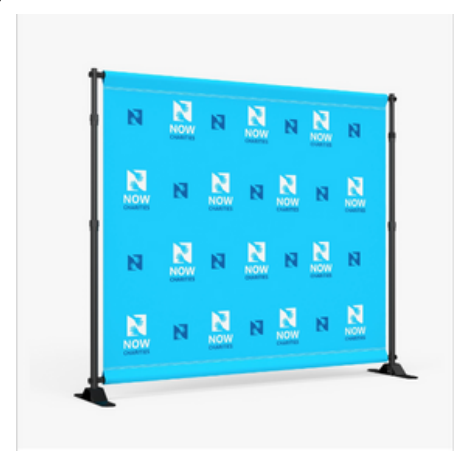

Plus Shipping

BANNER STANDS

Tension Fabric Stand

	Regular	Partner
36"x90"	\$208	\$182
48"x90"	\$240	\$210

Plus Shipping

Standard Retractable

	Regular	Partner
23"x66"	\$100	\$88
24"x81"	\$104	\$91
33"x81"	\$112	\$98
47"x81"	\$163	\$143

Plus Shipping

Deluxe Retractable

	Regular	Partner
33"x81" Single Sided	\$120	\$105
33"x81" Double Sided	\$296	\$259

Plus Shipping

Step and Repeat Backdrop

	Regular	Partner
8' W x 8' H	\$271	\$237
9' W x 8' H	\$279	\$244

10' W x 8' H \$287 \$251

Plus Shipping

BANNERS

13oz Vinyl Banners - 1 sided

2'x4'

Regular

Partner

\$35