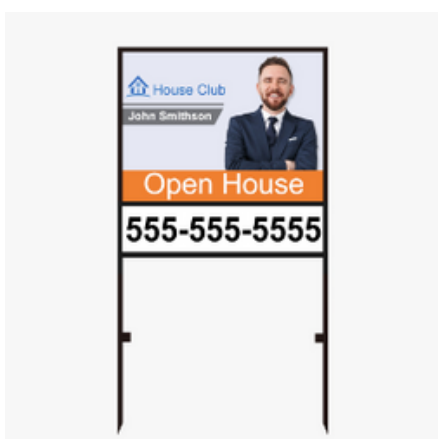

Real Estate Frame

Sign + Frame
With Rider

Regular	Partner
$58	$51
Plus $5	Plus $4

Plus Shipping