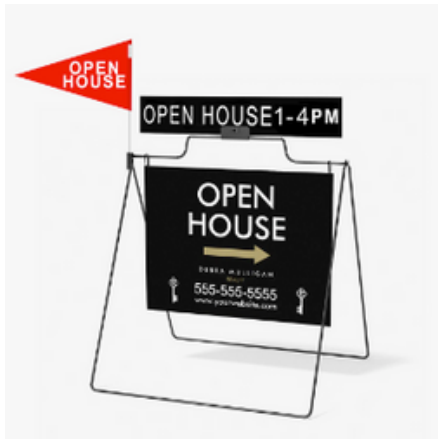

Plus Shipping

REAL ESTATE

Yard Sign and H-Stake

24"x18"
Horizontal Only
Double Sided
Min. 5 per order

Regular	Partner
\$12	\$10

Plus Shipping

Real Estate A-Frame

Sign + Frame
With Rider
With Pennant Flag